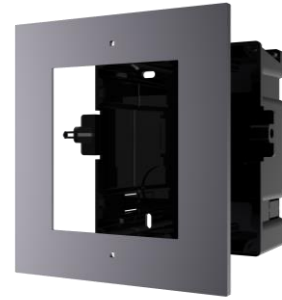

DS-KD-ACF1/Plastic Accessory Package

Key Feature

- Contains gang box, cover, screws, lines, etc.
- Adapts to one-module flush mounting

Available Model

DS-KD-ACF1/Plastic

Specification

Parameter \ Model	DS-KD-ACF1	
	Cover	Gang Box
Material	Aviation Aluminum	Plastic
Working temperature	-40° C to +60° C (-40° F to 140° F)	
Working humidity	10% to 95%	
Dimension (L x W x D)	134 x 124 x 4 mm (5.28" x 4.88" x 0.16")	134 x 135 x 56 mm (5.28" x 5.31" x 2.20")